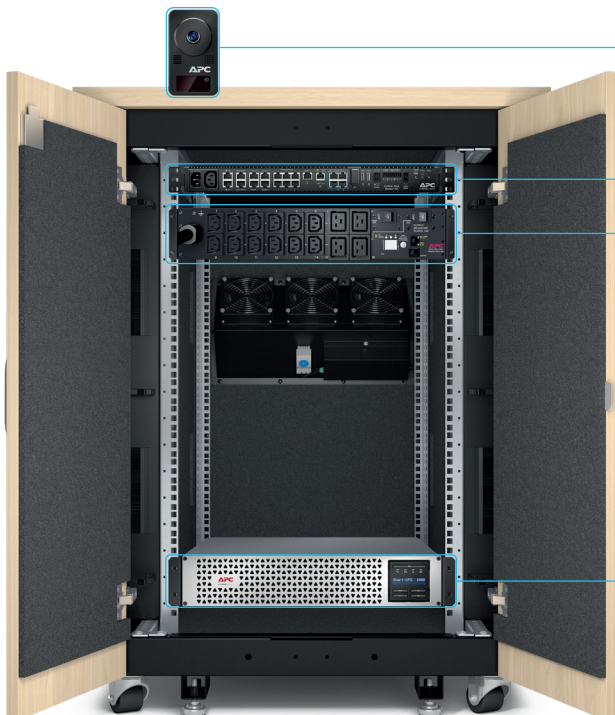

NetShelter Soundproof Racks

Why do customers trust APC for their soundproof rack needs?

- We used to have servers housed separately in a room with separate air conditioning. This occupies costly retail space [and] energy consumption due to air conditioning. That is the reason we engaged with Schneider Electric and our service partner.
- [The] integrated rack [EcoStruxure Micro Data Center with soundproof base enclosure] is aesthetically beautiful.
- I expect at least 10-15% energy savings in the next two years.”

Palani Kumar - VP of Integrated Retail Service Group, Titan Company Ltd.

Complete the solution

With the help of your preferred partner or Schneider Electric representative, you can design your own EcoStruxure Micro Data Center using a NetShelter Soundproof Rack. Partners can register and explore options in the Design Portal on se.com/MySchneider.

Netbotz components (rack monitor, cameras and sensors) provide enhanced environmental and physical security.

NetShelter Intelligent Rack PDUs securely measure and manage power.

EcoStruxure IT provides cloud-based monitoring and control.

Smart-UPS delivers high-density power protection with lithium-ion batteries.