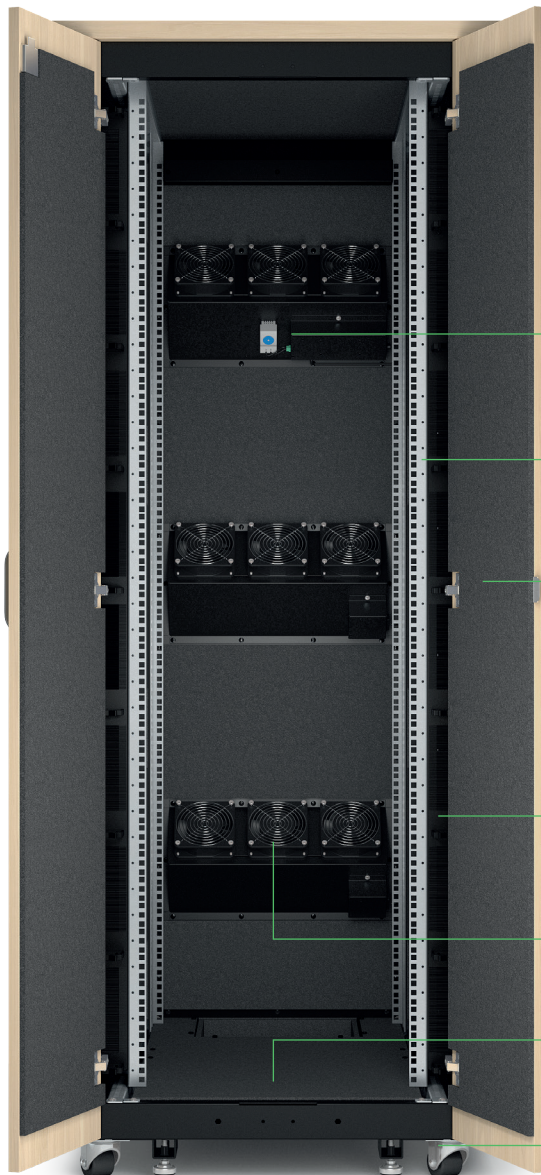

APC NetShelter Soundproof Racks

Design highlights

This server-room-in-a-box comes with everything you need to replace a basic IT closet – security, cooling, power, and cable management. Just add IT gear. With APC NetShelter Soundproof Racks, you can regain valuable space and standardize across multiple sites.

Thermostat controlled fans save on air conditioning and cool up to 3.6 kW (1.2 kW of heat rejection per fan module)

Strong design supports heavy equipment up to 1500 (kg), 3306 (lbs)

Quiet soundproof insulation reduces noise to background level.

Secure locking front, rear, and side door access.

Brush strip passthroughs and integrated cable managers keep airflow clear and allow seamless cable organization.

Basic Rack PDU powers fans and IT gear.

Gasketed bottom cable entry hides and organizes cords.

Casters and leveling feet enable quick installation and mobility.