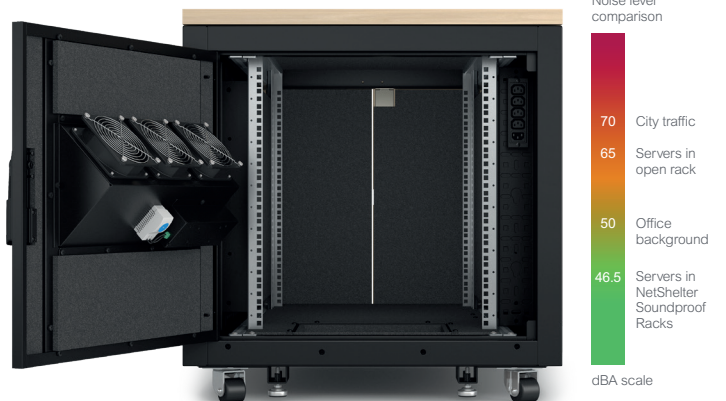

APC NetShelter Soundproof racks

Tackle noise and overheating with innovative design.

Avoid noise complaints

Loud servers are reduced to normal office background (18.5 dBA reduction) with soundproof cabinet lining while also keeping them cool. Simply set the rack thermostat, and “whisper quiet” cabinet fans will remove excess heat, preventing noisy server fans from turning on.

Keep equipment cool

Fans in the cabinet rear extract hot air out of the rack and draw cool ambient air in through the front. Each fan module provides 1.2kW of efficient cooling without requiring costly dedicated air conditioning. See tips below for best performance.

1 Ambient office air is drawn in through the edges and seams of the front door.

2 Air is pulled straight through to the inner equipment space where it cools the equipment and begins to heat up as it passes from front to back. Brush strips prevent hot air recirculation.

3 The hot air is expelled by the thermostat-controlled rear door fans.

Tips for best performance

Each model of NetShelter Soundproof Racks is equipped with one, two, or three fan modules depending on rack size. Each module can cool 1.2 kW (see technical specs for total cooling power). These tips can help optimize cooling performance:

- Separate and spread out the heat-generating equipment, ensuring a balanced distribution of the thermal load.
- Leave 6 in or 15 cm of space on either side of the enclosure. You may push the rack back against a wall.
- Place the enclosure in an air-conditioned environment, ideally close to a room-level air intake to avoid heating up the room through recirculated hot air.
- Pairing with environmental monitoring systems, like Netbotz™ or cloud-based EcoStruxure™ IT, can enable remote monitoring and notifications that help prevent downtime.