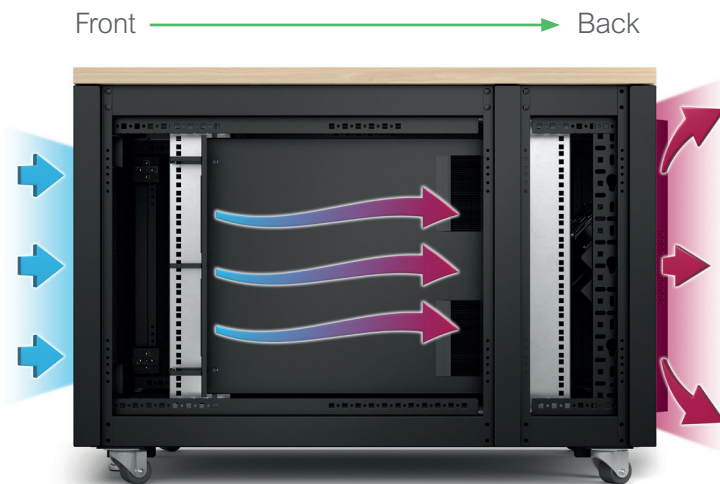

APC NetShelter Soundproof racks

Tackle noise and overheating with innovative design.

Avoid noise complaints

Loud servers are reduced to normal office background (18.5 dBA reduction) with soundproof cabinet lining while also keeping them cool. Simply set the rack thermostat, and “whisper quiet” cabinet fans will remove excess heat, preventing noisy server fans from turning on.

Keep equipment cool

Fans in the cabinet rear extract hot air out of the rack and draw cool ambient air in through the front. Each fan module provides 1.2kW of efficient cooling without requiring costly dedicated air conditioning. See tips below for best performance.

1 Ambient office air is drawn in through the edges and seams of the front door.

2 Air is pulled straight through to the inner equipment space where it cools the equipment and begins to heat up as it passes from front to back. Brush strips prevent hot air recirculation.

3 The hot air is expelled by the thermostat-controlled rear door fans.

Tips for best performance

Each model of NetShelter Soundproof Racks is equipped with one, two, or three fan modules depending on rack size. Each module can cool 1.2 kW (see technical specs for total cooling power). These tips can help optimize cooling performance:

- Separate and spread out the heat-generating equipment, ensuring a balanced distribution of the thermal load.
- Leave 6 in or 15 cm of space on either side of the enclosure. You may push the rack back against a wall.
- Place the enclosure in an air-conditioned environment, ideally close to a room-level air intake to avoid heating up the room through recirculated hot air.
- Pairing with environmental monitoring systems, like Netbotz™ or cloud-based EcoStruxure™ IT, can enable remote monitoring and notifications that help prevent downtime.